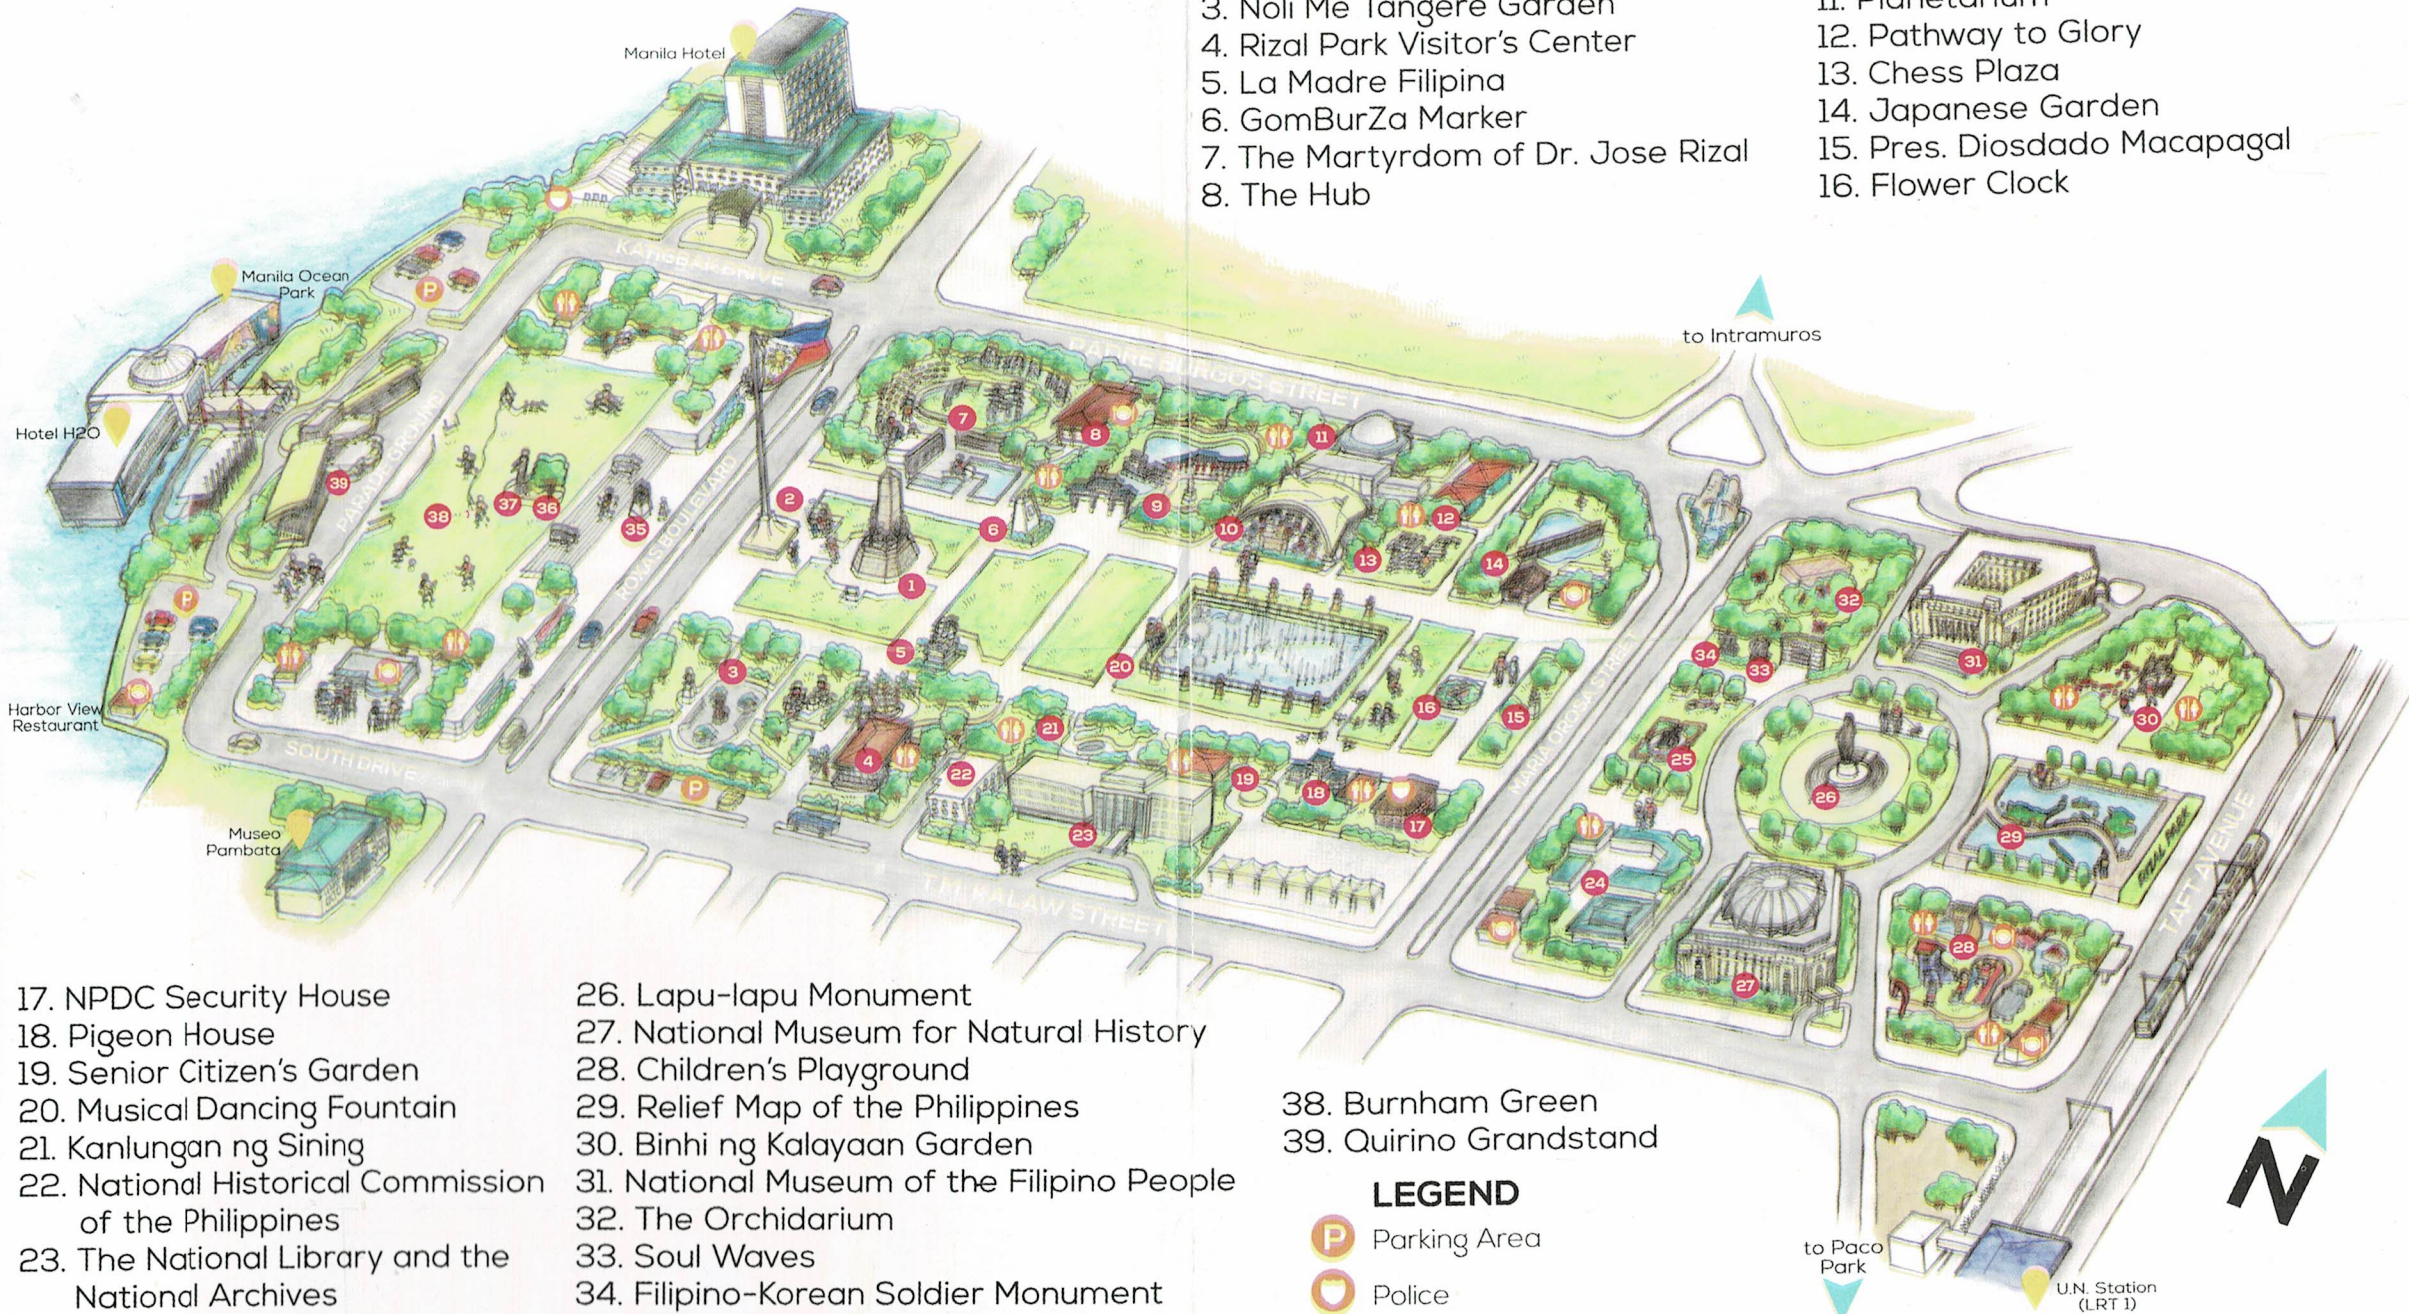

RIZAL PARK

1. Rizal Monument
2. Independence Flagpole
3. Noli Me Tangere Garden
4. Rizal Park Visitor's Center
5. La Madre Filipina
6. GomBurZa Marker
7. The Martyrdom of Dr. Jose Rizal
8. The Hub
9. Chinese Garden
10. Rizal Park Open-Air Auditorium
11. Planetarium
12. Pathway to Glory
13. Chess Plaza
14. Japanese Garden
15. Pres. Diosdado Macapagal
16. Flower Clock

17. NPDC Security House
18. Pigeon House
19. Senior Citizen's Garden
20. Musical Dancing Fountain
21. Kanlungan ng Sining
22. National Historical Commission of the Philippines
23. The National Library and the National Archives
24. National Parks Development Committee (NPDC) Office
25. Bisig Marker
26. Lapu-lapu Monument
27. National Museum for Natural History
28. Children's Playground
29. Relief Map of the Philippines
30. Binhi ng Kalayaan Garden
31. National Museum of the Filipino People
32. The Orchidarium
33. Soul Waves
34. Filipino-Korean Soldier Monument
35. Kilometer Zero Marker
36. Saint John Paul II Tree
37. San Lorenzo Ruiz Monument

38. Burnham Green
39. Quirino Grandstand

LEGEND

- Parking Area
- Police
- Restaurants
- Restrooms

to Paco Park
U.N. Station (LRT I)